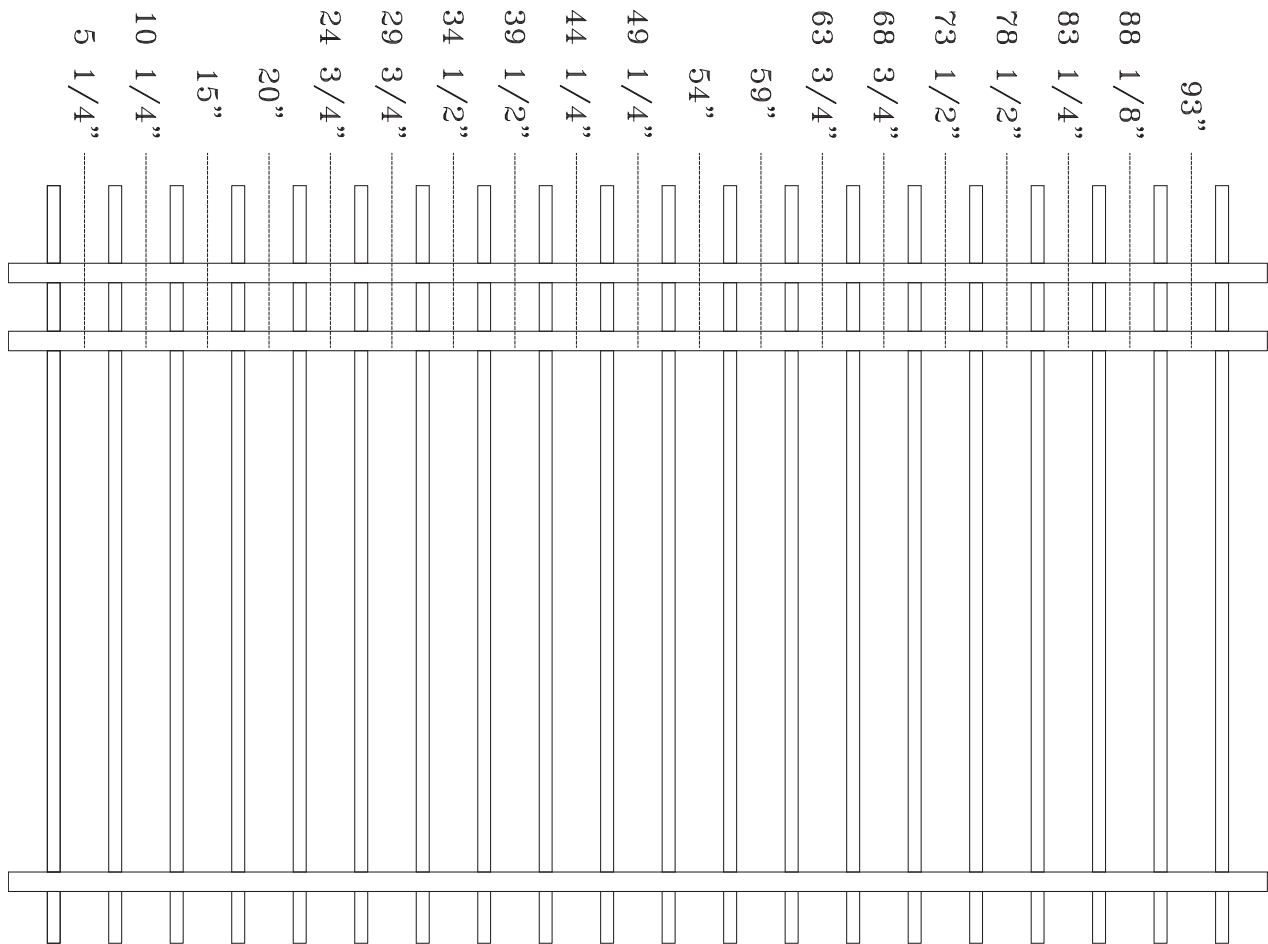

STATES COLLECTION  
**CUT SECTION SIZES/CUT SHEET**

**NUVO IRON™**

- CALIFORNIA
- DELAWARE
- GEORGIA
- IDAHO
- KENTUCKY
- MONTANA
- NEW JERSEY
- NEW YORK
- TENNESSEE
- VIRGINIA
- WEST VIRGINIA
- WISCONSIN

**\*Important Notice\***

- Take cut size measurement & add bracket spacing for opening between Posts.
- Universal Bracket 1 3/4" each side and Swivel Bracket 2 1/2" each side.
- Wall Insert Bracket 1/4" each side.