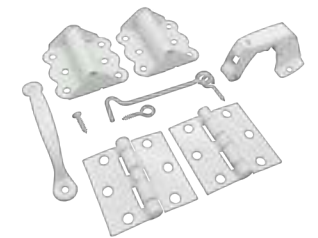

10" Gate Handle - Classic Barn Door Pull
UPC #664723446196

BPSDC/B

Brass Plated Screen Door Spring-Loaded Catch
UPC #664723447094

WSDHK

White Screen Door Hardware Kit
UPC #664723447117

BLHL4.5

4.5" Heavy Duty Hasp Latch Lock
UPC #664723447070