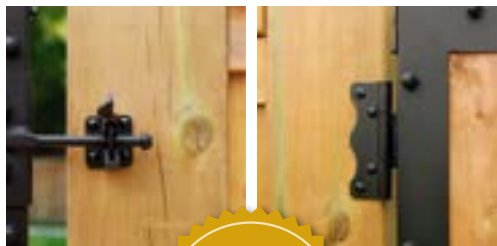

Board material versatility gives you the freedom to choose what works best for you.

Insert dimensional fence board lumber that is 5 1/2" wide. These are suitable for standard 5/8" fence boards. Cedar or vinyl may need to be trimmed to size (boards purchased separately).

Additional style: Use without the arch for a clean and simple rectangular gate frame.

*With ARCH

*Without ARCH

*With ARCH

*Without ARCH

PRO 6

6 standard fence boards wide x 6' long

Outside dimensions of gate: 34 3/4" W x 74 1/2" L + 10" arch
Designed for opening 36 1/4" wide.
UPC #664723440804

PRO 8

8 standard fence boards wide x 6' long

Outside dimensions of gate: 45 1/2" W x 74 1/2" L + 10" arch
Designed for opening 47" wide.
UPC #664723440811

REINFORCED STRONG CORNER BRACES

Made of galvanized steel, our gate frame brace kits will keep your gate functional and long lasting for years to come.

Compatible with inward, outward left or right gate configurations, these gate brace kits include everything you need for installation and are perfect for any outdoor space.

GCBHK01

Gate Corner Frame Brace and Hinge Kit
UPC #664723101521