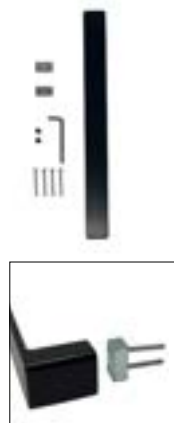

TL6SBLK

Gate Thumb Latch Kit
UPC #664723446172

ZPSDC/B

Zinc Plated Screen Door Spring-Loaded Catch
UPC #664723447087

BSDHK

Black Screen Door Hardware Kit
UPC #664723447100

GHM12

12" Modern Gate Handle
UPC #664723446165