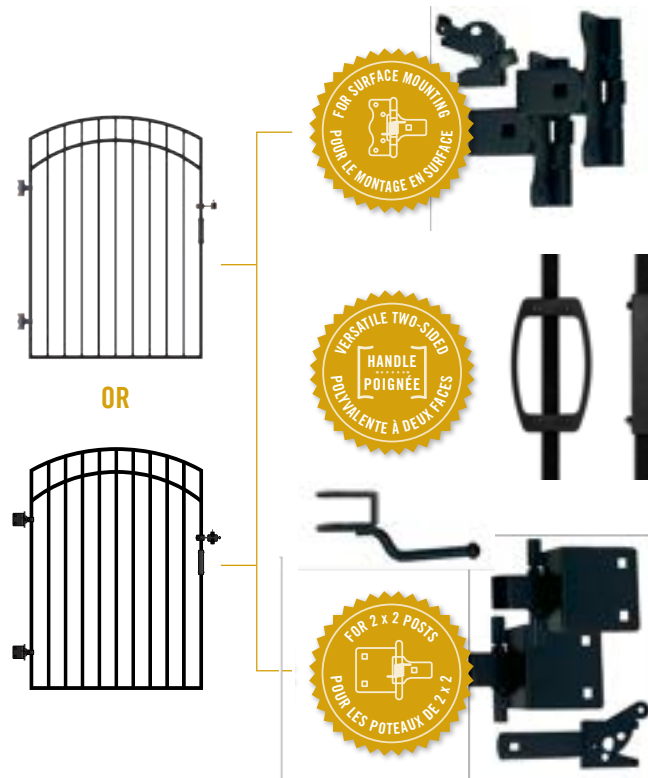

- IRON FENCE
- IRON GATES**
- STOOP RAILING
- HANDRAIL
- READY RAIL STEEL RAILING SYSTEM
- FASTENERS
- POST CAPS
- LOUVERS
- GATE KITS
- GATE HARDWARE
- HARDWARE
- INSERTS
- POST ANCHORS & SUPPORTS
- POST SUPPORT SADDLE BRACKETS
- POST BASE ACCESSORIES
- RAIL CONNECTORS
- BALUSTERS
- WOOD KITS & ACCESSORIES
- ROYAL RAILING
- AGRICULTURAL FENCE
- STEEL SIGN POSTS
- INTERIOR BALUSTERS
- LEARN MORE

IBGA04568 using our surface mounting hinges. Designed for openings 48" wide.

IBGA04568 using our 2" x 2" hinges. Designed for openings 48" wide.

GALVANIZED STEEL
POWDER COATED BLACK
ACIER GALVANISÉ
REVÊTEMENT EN POUDRE NOIR

WHAT'S INCLUDED WITH EACH GATE:

Hinges for surface mounting on wood, composite, metal 2" x 2" posts, latch & catch and versatile two-sided handle.

- Install on wood, vinyl, composite, iron, or aluminum posts.
- These hinges offer a self-closing feature.
- Features a thermally bonded and polyester textured black powder coated satin finish.

DGKTXB
Double Gate Conversion Kit (1 pc)
Easily convert two Nuvo Iron single gates into one sleek double gate. Includes hardware, lockable cane bolt, and latch catch for simple installation.

CORAL STYLE