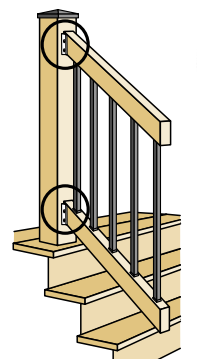

DECK & STAIR RAIL CONNECTORS

Whether for deck or stairs, the beauty of our connectors lies in their functionality and discreet elegance. Classic black, they melt away into the profile of your railing and seamlessly blend into any design.

NEW!

TRY DESIGNING YOUR BALUSTER PROJECT ON:

RECTANGULAR BALUSTERS

The sleek and modern design of our rectangular balusters effortlessly accents any outdoor project and includes fasteners required for installation.

1" x 1/2" Rectangular Balusters

Note: Package contents will cover an average of 4 linear feet (121.9 cm) of railing.

RCTB32
1" x 1/2" Rectangular 32" Long Galvanized Steel Baluster
UPC #664723100135
10 pcs. per Consumer Pack

RCTB38
1" x 1/2" Rectangular 38" Long Galvanized Steel Baluster
UPC #664723100142
10 pcs. per Consumer Pack

Stamped engineered drawings completed and available. Railing products meet or exceed local and regional building codes.

DRC
Deck Rail Connectors
Stainless Steel Screws Included.
UPC #664723101767
4 pcs. per Consumer Pack

SRC
Stair Rail Connectors
Stainless Steel Screws Included.
UPC #664723101576
4 pcs. per Consumer Pack

SDRC
Deck & Stair Rail Connectors for Standard 2" x 4" Rail
Stainless Steel Screws Included.
UPC #664723101026
4 pcs. per Consumer Pack

Stamped engineered drawings completed and available.

RH24B
2" x 4" Steel Rail Hanger and Connector Plate
UPC #664723441122

RH26B
2" x 6" Steel Rail Hanger and Connector Plate
UPC #664723443348