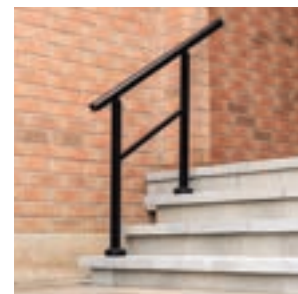

FOR / POUR
2-3
STEPS
MARCHES

Enjoy a touch of elegance while ensuring stability and support. Choose quality and style for your stoop with our versatile railing solution.

- SAFETY AND STYLE:** Elevate your curb-appeal while ensuring safety and stability.
- QUALITY CRAFTSMANSHIP:** Our railings are expertly crafted for durability and longevity.
- ADAPTABLE:** Designed with versatility as a core feature, our railing system provides adjustable positioning for the handrail and slope of your project.
- VERSATILE DESIGN:** Our simple yet elegant profile complements your home's distinctive style flawlessly.
- EASY INSTALLATION:** Hassle-free setup means you can enjoy your new railing in no time.
- LOW MAINTENANCE:** Built to last and require minimal upkeep, leaving you with more time to enjoy your home.
- HARDWARE INCLUDED:** Hardware for installing on concrete, wood and composite included.