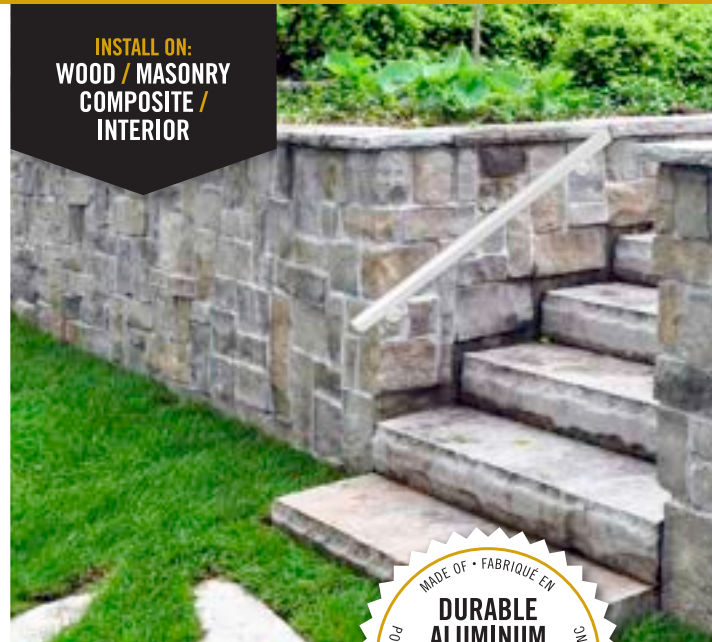

WALL MOUNT SUPPORT HANDRAIL KIT

Add safety, style, and stability to your home with this aluminum wall mount handrail kit. Designed for both interior and exterior use, it's perfect for porches, stairs, walkways, and entryways – wherever secure support is needed. Its sleek, flush-mount design saves space while enhancing your home's curb appeal.

Chosen for its clean, modern look as much as its space-saving design, this flush-mount handrail is ideal for entryways where stability matters—especially in wet or icy weather. A smart solution for homes with children, aging adults, or anyone who values safety without compromising style.

NEW

NEW

- IRON FENCE
- IRON GATES
- STOOP RAILING
- **HANDRAIL**
- READY RAIL STEEL RAILING SYSTEM
- FASTENERS
- POST CAPS
- LOUVERS
- GATE KITS
- GATE HARDWARE
- HARDWARE
- INSERTS
- POST ANCHORS & SUPPORTS
- POST SUPPORT SADDLE BRACKETS
- POST BASE ACCESSORIES
- RAIL CONNECTORS
- BALUSTERS
- WOOD KITS & ACCESSORIES
- ROYAL RAILING
- AGRICULTURAL FENCE
- STEEL SIGN POSTS
- INTERIOR BALUSTERS
- LEARN MORE

- IRON FENCE
- IRON GATES
- STOOP RAILING
- **HANDRAIL**
- READY RAIL STEEL RAILING SYSTEM
- FASTENERS
- POST CAPS
- LOUVERS
- GATE KITS
- GATE HARDWARE
- HARDWARE
- INSERTS
- POST ANCHORS & SUPPORTS
- POST SUPPORT SADDLE BRACKETS
- POST BASE ACCESSORIES
- RAIL CONNECTORS
- BALUSTERS
- WOOD KITS & ACCESSORIES
- ROYAL RAILING
- AGRICULTURAL FENCE
- STEEL SIGN POSTS
- INTERIOR BALUSTERS
- LEARN MORE