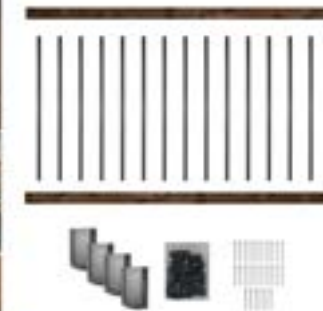

Additional items to be used with our rail kits

DRC
Deck Rail Connectors
(See pg 44).

SRC
Stair Rail Connectors
(See pg 44).

SRAR
Stair Adapter Connectors
(See pg 49).

NOTE: Extra DRC rail connectors are available if required (sold separately). For Stair Installation, SRAR baluster connectors and SRC rail connectors must be used (sold separately).