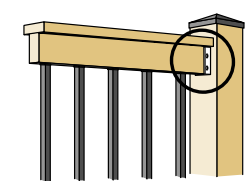

SDRC
Deck & Stair Rail Connectors for Standard 2" x 4" Rail
Stainless Steel Screws Included.
UPC #664723101026
4 pcs. per Consumer Pack