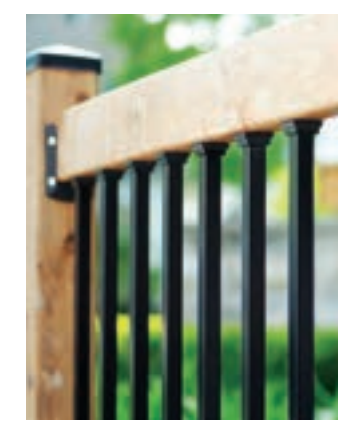

SQMSRA

Surface Mount Stair Rail Adapter Connectors for 3/4" Square Balusters
UPC #664723101712
20 pcs. per Consumer Pack

Stamped engineered drawings completed and available. Railing products meet or exceed local and regional building codes.