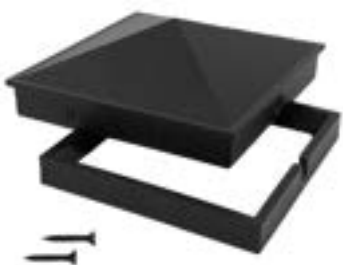

ALUMINUM PYRAMID POST CAPS

● **PCP02**
4" x 4" Black
Fits over nominal 4" x 4" posts.
UPC #694284600063

● **PCP13**
5" x 5" Black
Comes with an adapter liner.
Fits over 5" x 5" nominal posts without adapter liner or 4" x 4" rough lumber posts with adapter liner.
UPC #664723101392

● **PCP09**
4" x 6" Black
Comes with an adapter liner.
Fits over 4" x 6" nominal posts with adapter liner or 4" x 6" undressed posts without adapter liner.
UPC #664723101507