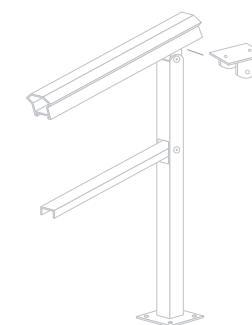

WHSK4S **NEW**
UPC #664723450063

WHSK4S-US **NEW**
UPC #664723450087

Stoop Railing Kit | For 4-5 Steps | White
Colour matching fasteners, post base cover, and anchors included.