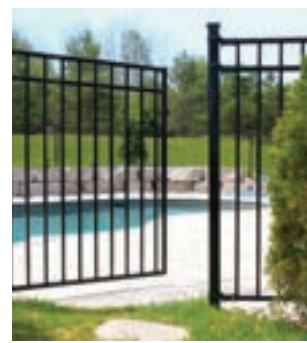

SFPTB2296
2" x 2" x 8' Iron Fence Post (1 pc)
These square posts are used for installing our iron fence and gate panels.
UPC #664723444857