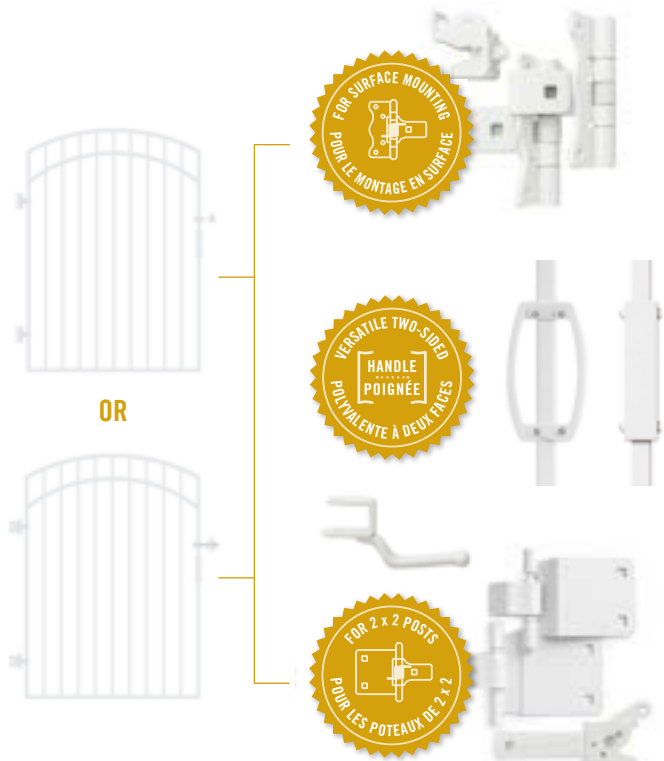

IRON GATES: WHITE

Enhance your outdoor entrance effortlessly with our pre-built iron gates, elevating your property's aesthetics and, with hardware included, ensuring easy installation. Rust-resistant and featuring self-closing hardware, our ornamental iron gates easily install on iron, vinyl or wooden posts and make a secure and elegant entrance to any yard.

NEW

AVAILABLE IN

BLACK WHITE

POWDER COATED FINISH

GALVANIZED STEEL
GLOSSY WHITE

ACIER GALVANISÉ
BLANC LUSTRÉ

IBGA04568GW using our surface mounting hinges. Designed for openings 48" wide.

IBGA04568GW using our 2" x 2" hinges. Designed for openings 48" wide.

WHAT'S INCLUDED WITH EACH GATE:

Hinges for surface mounting on wood, composite, metal 2" x 2" posts, latch & catch and versatile two-sided handle.

- Install on wood, vinyl, composite, iron, or aluminum posts.
- These hinges offer a self-closing feature.
- Features a glossy white finish.

DGKGW **NEW**

Double Gate Conversion Kit - White

This kit easily combines two Nuvo Iron single gates into one sleek, unified double gate, blending style and function. What's Included | One (1) 24" long lockable cane bolt, one (1) lockable latch catch and all hardware and bolts required for installation with our iron gates.