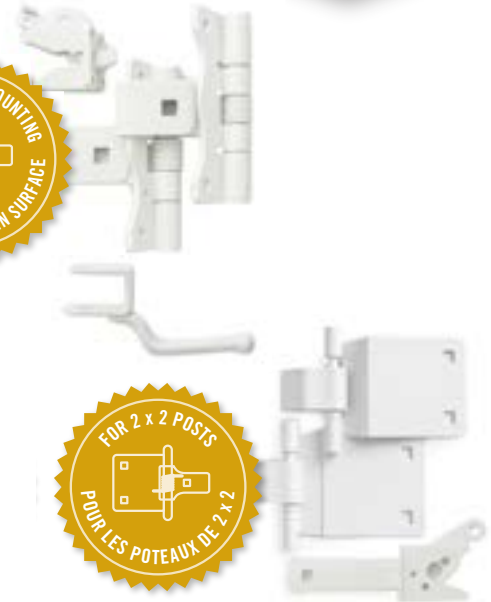

IBG04546GW NEW

Gate size: 45" wide x 46" high (centre point)
Designed for openings 48" wide
Flat Top
UPC #664723449494

IBG04568GW NEW

Gate size: 45" wide x 68" high (centre point)
Designed for openings 48" wide
Flat Top
UPC #664723449500

IRON GATES: TIGER EYE | WHITE

If curb appeal is what you desire, look no further. The Nuvo Iron™ Tiger Eye profile has been crafted with a focus on sleek picket design, but stylized with the classic look of the spear top pickets.

NEW

TIGER EYE STYLE

Designed for openings 36" wide

ITGA3356GW NEW

Gate size: 33" wide x 56" high (centre point)
Designed for openings 36" wide
Arched Top
UPC #664723449630

ITGA3368GW NEW

Gate size: 33" wide x 68" high (centre point)
Designed for openings 36" wide
Arched Top
UPC #664723449647

Designed for openings 48" wide

ITGA4556GW NEW

Gate size: 45" wide x 56" high (centre point)
Designed for openings 48" wide
Arched Top
UPC #664723449654

ITGA4568GW NEW

Gate size: 45" wide x 68" high (centre point)
Designed for openings 48" wide
Arched Top
UPC #664723449661