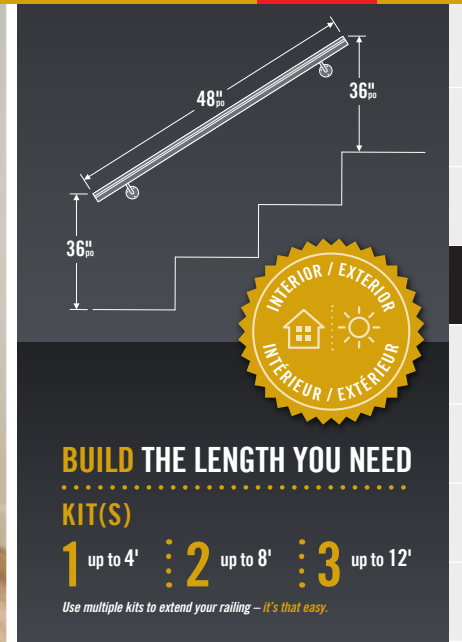

WALL MOUNT SUPPORT HANDRAIL KIT

Add safety, style, and stability to your home with this aluminum wall mount handrail kit. Designed for both interior and exterior use, it's perfect for porches, stairs, walkways, and entryways – wherever secure support is needed. Its sleek, flush-mount design saves space while enhancing your home's curb appeal.

Chosen for its clean, modern look as much as its space-saving design, this flush-mount handrail is ideal for entryways where stability matters—especially in wet or icy weather. A smart solution for homes with children, aging adults, or anyone who values safety without compromising style.

NEW

NEW

- IRON FENCE
- IRON GATES
- STOOP RAILING
- **HANDRAIL**
- READY RAIL STEEL RAILING SYSTEM
- FASTENERS
- POST CAPS
- LOUVERS
- GATE KITS
- GATE HARDWARE
- HARDWARE
- INSERTS
- POST ANCHORS & SUPPORTS
- POST SUPPORT SADDLE BRACKETS
- POST BASE ACCESSORIES
- RAIL CONNECTORS
- BALUSTERS
- WOOD KITS & ACCESSORIES
- ROYAL RAILING
- AGRICULTURAL FENCE
- STEEL SIGN POSTS
- INTERIOR BALUSTERS
- LEARN MORE

- IRON FENCE
- IRON GATES
- STOOP RAILING
- **HANDRAIL**
- READY RAIL STEEL RAILING SYSTEM
- FASTENERS
- POST CAPS
- LOUVERS
- GATE KITS
- GATE HARDWARE
- HARDWARE
- INSERTS
- POST ANCHORS & SUPPORTS
- POST SUPPORT SADDLE BRACKETS
- POST BASE ACCESSORIES
- RAIL CONNECTORS
- BALUSTERS
- WOOD KITS & ACCESSORIES
- ROYAL RAILING
- AGRICULTURAL FENCE
- STEEL SIGN POSTS
- INTERIOR BALUSTERS
- LEARN MORE