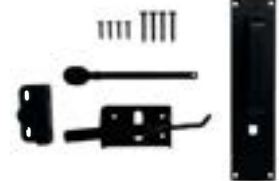

ZPSDC/B

Zinc Plated Screen Door Spring-Loaded Catch
UPC #664723447087