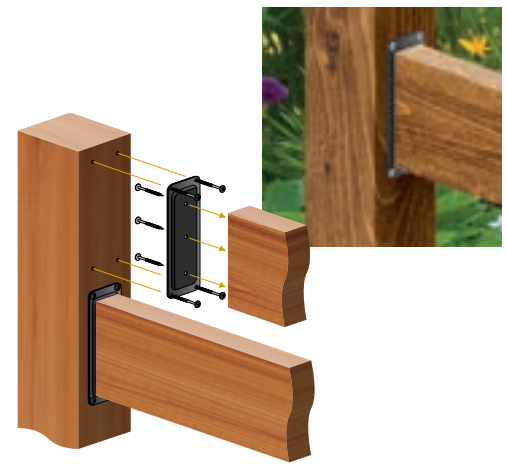

Stair Railings

- IRON FENCE
- IRON GATES
- STOOP RAILING
- HANDRAIL
- READY RAIL STEEL RAILING SYSTEM
- FASTENERS
- POST CAPS
- LOUVERS
- GATE KITS
- GATE HARDWARE
- HARDWARE
- INSERTS
- POST ANCHORS & SUPPORTS
- POST SUPPORT SADDLE BRACKETS
- POST BASE ACCESSORIES
- **RAIL CONNECTORS**
- BALUSTERS
- WOOD KITS & ACCESSORIES
- ROYAL RAILING
- AGRICULTURAL FENCE
- STEEL SIGN POSTS
- INTERIOR BALUSTERS
- LEARN MORE

- IRON FENCE
- IRON GATES
- STOOP RAILING
- HANDRAIL
- READY RAIL STEEL RAILING SYSTEM
- FASTENERS
- POST CAPS
- LOUVERS
- GATE KITS
- GATE HARDWARE
- HARDWARE
- INSERTS
- POST ANCHORS & SUPPORTS
- POST SUPPORT SADDLE BRACKETS
- POST BASE ACCESSORIES
- RAIL CONNECTORS
- **BALUSTERS**
- WOOD KITS & ACCESSORIES
- ROYAL RAILING
- AGRICULTURAL FENCE
- STEEL SIGN POSTS
- INTERIOR BALUSTERS
- LEARN MORE