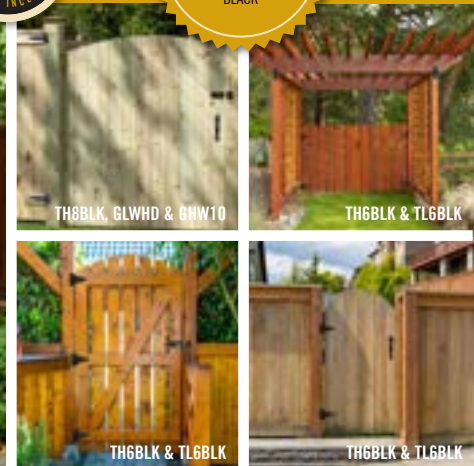

GATE HARDWARE

Mounting hardware included.

The beauty of our gate hardware comes from its functionality and discreet elegance. The classic design of our hardware complements a wide variety of materials. Its powder coated black finish and galvanized steel construction accents your project while also providing you the strength and longevity you need.

- IRON FENCE
- IRON GATES
- STOOP RAILING
- HANDRAIL
- READY RAIL STEEL RAILING SYSTEM
- FASTENERS
- POST CAPS
- LOUVERS
- GATE KITS
- **GATE HARDWARE**
- HARDWARE
- INSERTS
- POST ANCHORS & SUPPORTS
- POST SUPPORT SADDLE BRACKETS
- POST BASE ACCESSORIES
- RAIL CONNECTORS
- BALUSTERS
- WOOD KITS & ACCESSORIES
- ROYAL RAILING
- AGRICULTURAL FENCE
- STEEL SIGN POSTS
- INTERIOR BALUSTERS
- LEARN MORE

- IRON FENCE
- IRON GATES
- STOOP RAILING
- HANDRAIL
- READY RAIL STEEL RAILING SYSTEM
- FASTENERS
- POST CAPS
- LOUVERS
- GATE KITS
- **GATE HARDWARE**
- HARDWARE
- INSERTS
- POST ANCHORS & SUPPORTS
- POST SUPPORT SADDLE BRACKETS
- POST BASE ACCESSORIES
- RAIL CONNECTORS
- BALUSTERS
- WOOD KITS & ACCESSORIES
- ROYAL RAILING
- AGRICULTURAL FENCE
- STEEL SIGN POSTS
- INTERIOR BALUSTERS
- LEARN MORE

AH
Black Antique Colonial Handle
Designed for Wood Doors and Gates, Garage Doors, Carriage Doors, Sheds, Cabinets and Barns
UPC #664723100203

CBW
Black 18" Cane Bolt
UPC #664723101262

DTPLUH
Black Deluxe Traditional Post Latch
with Ultimate Handle
UPC #664723101460

GHW10
Black Ornamental Gate Pull Handle
UPC #664723100616

GLWHD
Black Heavy Duty Gate Latch
with cable and ring
UPC #664723101279

HDTH6BLK
Black 6" Ornamental Tee Hinges with Nylon Bushings
UPC #664723441283

HDWGCKH
Heavy Duty Ornamental Gate Combo Kit
c/w Two 5" Tee Hinges with Nylon Bushings, Latch with Catch and Handle
UPC #664723441290

HD8ASCBLK
Black Heavy Duty Self-Closing Gate Hinges
Adjustable up to 90°
UPC #664723443355

HEL4BLK
Black Heavy Duty Rustic Hook and Eye Latch
UPC #664723443379

HEL4BLK2PK
Black Heavy Duty Rustic Hook and Eye Latch
UPC #664723443386
2 pcs. per Consumer Pack

LCWSLBLK
Black Spring Loaded Latch and Catch with Cable
UPC #664723100074

SBL
Black Slide Bolt Latch
UPC #664723101286

SCGS13BLK
Black Self-Closing Gate Spring
UPC #664723101293

SCGS13BLK-PRO
Pro Black Self-Closing Gate Spring 13" Long
UPC #664723445816

SH12BLK
Black 12" Heavy Duty Gate Strap Hinges
UPC #664723441276

TH4SCBLK
Black 4" Self-Closing Tee Hinges
UPC #664723443362

TH4BLK
Black 4" Tee Hinges
UPC #664723100456

TH6BLK
Black 6" Tee Hinges
UPC #664723100821

TH8BLK
Black 8" Tee Hinges
UPC #664723100067

TL6BLK
Black 6" Ornamental Thumb Latch
UPC #664723101316

WGCKH
Black Gate Combo Kit
c/w Two 6" Tee Hinges, Latch with Catch and Handle
UPC #664723101491