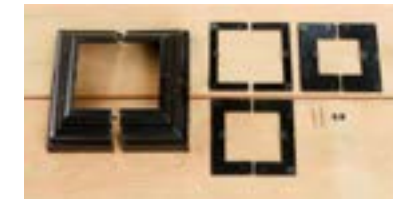

UPPC

Decorative Post Plate Cover

Decorative post plate cover hides exposed nuts and bolt ends. Designed to fit 2", 2 1/2" and 3" posts on plates as well as 3 1/2" composite, metal, vinyl, and wooden posts.
UPC #664723102054