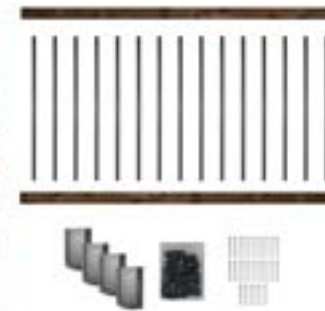

Additional items to be used with our rail kits

DRC
Deck Rail Connectors
(See pg 44).

SRC
Stair Rail Connectors
(See pg 44).

SRAR
Stair Adapter Connectors
(See pg 49).

NOTE: Extra DRC rail connectors are available if required (sold separately). For Stair Installation, SRAR baluster connectors and SRC rail connectors must be used (sold separately).