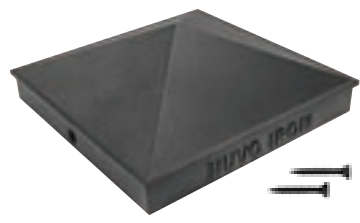

○ **PCP02-WEC** NEW
4" x 4" White
Fits over nominal 4" x 4" posts.
UPC #664723449715