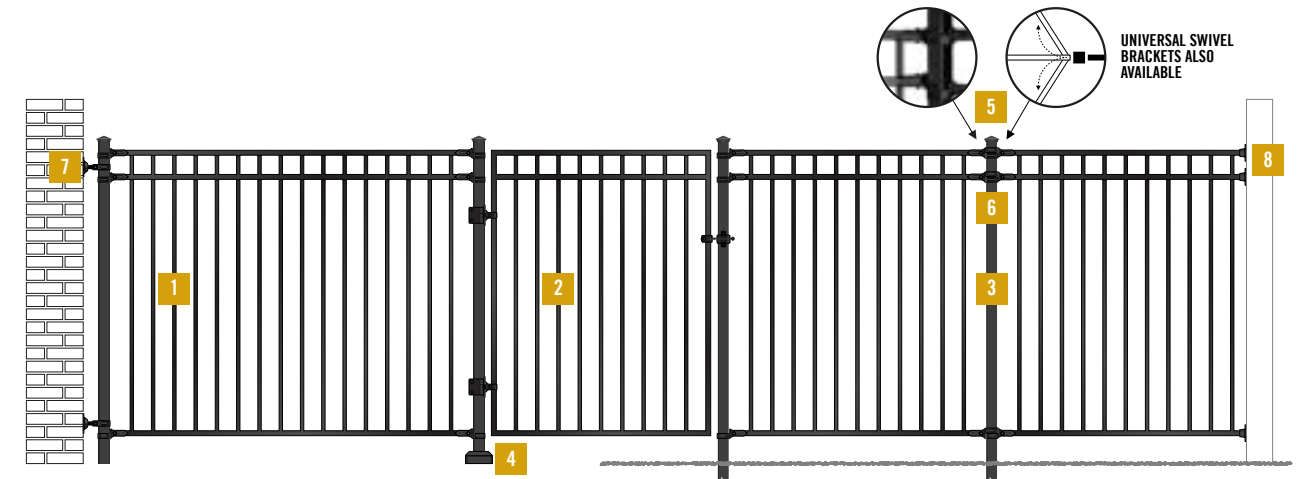

MADE OF STEEL: Classic & Timeless
IN STYLE CORAL: Designed with clean, smooth lines, that will create a timeless look in your outdoor area.

UPGRADE TO A DOUBLE GATE

DGKTXB

Double Gate Conversion Kit (1 pc)

This kit easily combines two Nuvo Iron single gates into one sleek, unified double gate, blending style and function.

What's Included | One (1) 24" long lockable cane bolt, one (1) lockable latch catch and all hardware and bolts required for installation with our iron gates.

**This kit doesn't include a finger for the catch as you can utilize the finger from either of the two Nuvo Iron gates you're combining.*

UPC #664723448435

UNDERSTANDING THE LEGACY COLLECTION

1 FENCE SECTION

Includes one fence section and 6 brackets for standard fence installation.

2 GATE SECTION

Includes one gate and self-closing gate hardware for single gate installation.

**Pool code requires all gates to be installed with self-closing hardware. Check requirements in your area.*