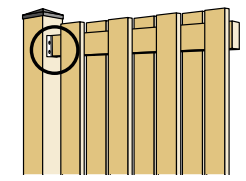

SDRC
Deck & Stair Rail Connectors for Standard 2" x 4" Rail
Stainless Steel Screws Included.
UPC #664723101026
4 pcs. per Consumer Pack

Deck Railings

Stair Railings

Stamped engineered drawings completed and available.