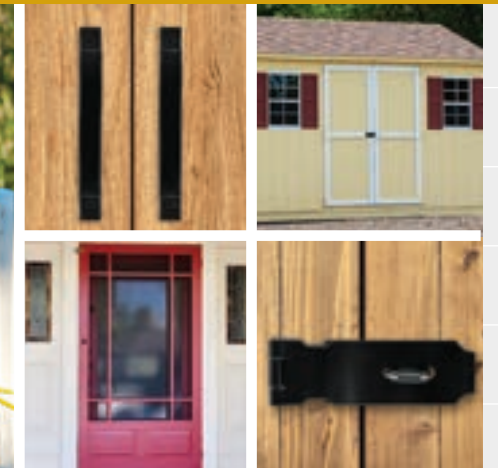

HARDWARE

From custom outdoor builds to interior projects and accent features, each piece is made to pair easily with a wide range of materials. Durable, dependable, and designed with flexibility in mind, it's the kind of hardware you'll reach for again and again.

With options that go beyond traditional gate projects, this hardware lineup opens the door to more.

FOR GATES, SCREEN DOORS, CABINETS, AND MORE.

BBSBL4/B

4" Heavy Duty Barrel Lock
UPC #664723447063

GHRDS10

10" Gate Handle - Classic Barn Door Pull
UPC #664723446196

BPSDC/B

Brass Plated Screen Door Spring-Loaded Catch
UPC #664723447094

WSDHK

White Screen Door Hardware Kit
UPC #664723447117

BLHL4.5

4.5" Heavy Duty Hasp Latch Lock
UPC #664723447070

TL6SBLK

Gate Thumb Latch Kit
UPC #664723446172

ZPSDC/B

Zinc Plated Screen Door Spring-Loaded Catch
UPC #664723447087

BSDHK

Black Screen Door Hardware Kit
UPC #664723447100

GHM12

12" Modern Gate Handle
UPC #664723446165