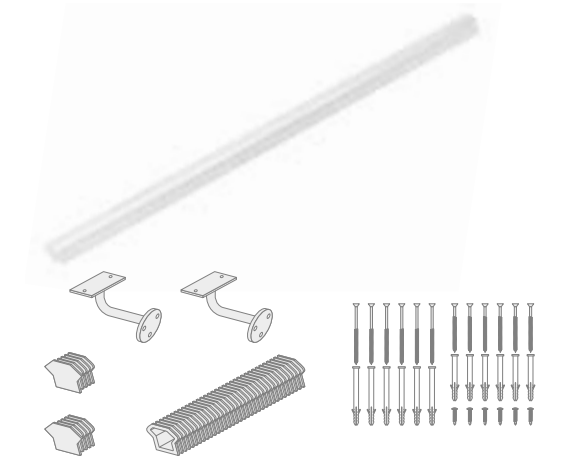

EFSW4WHT NEW
UPC #664723450124

EFSW4WHT-US NEW
UPC #664723450131

Flush Side / Wall Mount Support Handrail Kit | White
Colour matching hardware included and suitable for indoor and outdoor use. Installs on wood, masonry, composite and interior.