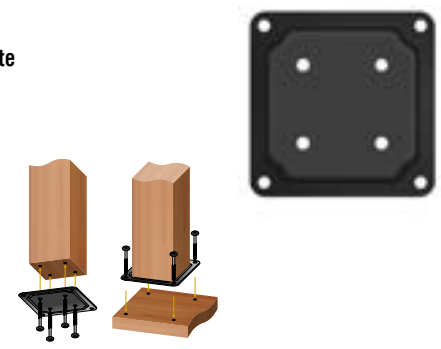

WPCP4B
4" x 4" Wood Post Connector Plate
UPC #664723441139

NYS30B
Multi-Purpose 4" x 4" Yard & Lawn Spike for In-Ground Post Support
UPC #664723441115