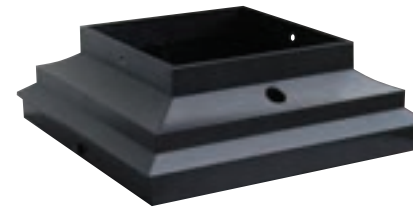

PLASTIC POST CAP/COLLAR/ADAPTER

PCCA4B
4" x 4" - Black
UPC #664723101989