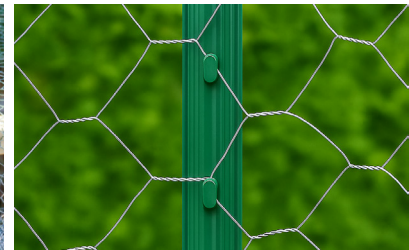

EVENT OR JOB SAFETY

AVAILABLE IN:

PLASTIC – LIGHTWEIGHT, CORROSION-FREE. BEST FOR GARDENS & POULTRY.

GALVANIZED STEEL – STRONG & WEATHER-RESISTANT. IDEAL FOR LIVESTOCK & PERIMETER FENCING.

VINYL-COATED STEEL – ADDED DURABILITY, SLEEK GREEN FINISH.

- 3/4" x 3/4"

SCAN HERE

SCAN TO EXPLORE
OUR AGRICULTURAL
PRODUCT LINE &
FIND YOUR FIT

U-SHAPED WIRE STAPLES

3/4" x 14 Gauge

T-BAR POSTS

AVAILABLE IN:

- 6' Long
- 7' Long
- 8' Long

U-POST WITH ANCHOR

AVAILABLE IN:

- 3' Long
- 4' Long
- 5' Long
- 6' Long

Reimagine
your outdoor
space.

@nuvoironfencing @nuvoiron
 @nuvoiron @nuvoiron

NUVOIRON.COM

NEED HELP CHOOSING?

Our team is here to help. Contact us at
1 (866) 955-0355 or info@nuvoiron.com
Or visit: nuvoiron.com