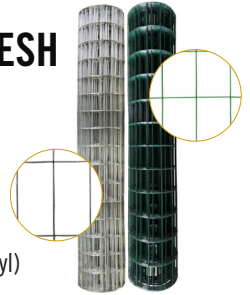

MESH BREAKDOWN

WHICH FENCE IS RIGHT FOR YOU?

WELDED WIRE FENCE MESH

SQUARE MESH

MESH ROLLS AVAILABLE IN:

- 2' x 25'
- 3' x 25'

MESH SIZES AVAILABLE IN:

- 1/2" x 1/2"
- 3/4" x 3/4"
- 1" x 1"

HEXAGONAL MESH

MESH ROLLS AVAILABLE IN:

- 2' x 25'
- 3' x 50'
- 2' x 50'
- 4' x 25'
- 3' x 25'
- 4' x 50'

MESH SIZES AVAILABLE IN:

- 1"

RECTANGULAR MESH

MESH ROLLS AVAILABLE IN
(Available in Green Vinyl):

- 3' x 50'
- 4' x 50'

MESH SIZES AVAILABLE IN:

- 3" x 2" (Available in Green Vinyl)
- 2" x 4"

PLASTIC FENCE MESH DEER NETTING

MESH ROLLS AVAILABLE IN:

- 7' x 100'

MESH SIZES AVAILABLE IN:

- 3/4" x 3/4"

PLASTIC FENCE NETTING

MESH ROLLS AVAILABLE IN:

- 2' x 25'
- 3' x 25'

MESH SIZES AVAILABLE IN:

- 1 1/4" x 1 1/4"

PLASTIC POULTRY FENCE NETTING

MESH ROLLS AVAILABLE IN:

- 2' x 25'
- 3' x 25'

MESH SIZES AVAILABLE IN: