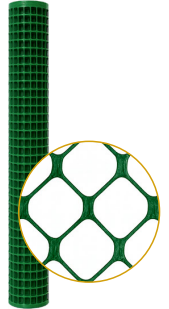

HEXAGONAL MESH

MESH ROLLS AVAILABLE IN:

- 2' x 25'
- 3' x 50'
- 2' x 50'
- 4' x 25'
- 3' x 25'
- 4' x 50'

MESH SIZES AVAILABLE IN:

- 1"

RECTANGULAR MESH

MESH ROLLS AVAILABLE IN
(Available in Green Vinyl):

- 3' x 50'
- 4' x 50'

MESH SIZES AVAILABLE IN:

- 3" x 2" (Available in Green Vinyl)
- 2" x 4"

PLASTIC FENCE MESH DEER NETTING

MESH ROLLS AVAILABLE IN:

- 7' x 100'

MESH SIZES AVAILABLE IN:

- 3/4" x 3/4"

PLASTIC FENCE NETTING

MESH ROLLS AVAILABLE IN:

- 2' x 25'
- 3' x 25'

MESH SIZES AVAILABLE IN:

- 1 1/4" x 1 1/4"

PLASTIC POULTRY FENCE NETTING

MESH ROLLS AVAILABLE IN:

- 2' x 25'
- 3' x 25'

MESH SIZES AVAILABLE IN:

- 3/4" x 3/4"

SCAN HERE

SCAN TO EXPLORE
OUR AGRICULTURAL
PRODUCT LINE &
FIND YOUR FIT

U-SHAPED WIRE STAPLES

3/4" x 14 Gauge

T-BAR POSTS

AVAILABLE IN:

- 6' Long
- 7' Long
- 8' Long