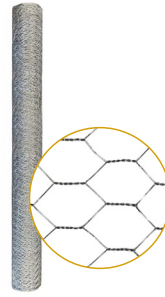

MESH BREAKDOWN

WHICH FENCE IS RIGHT FOR YOU?

WELDED WIRE FENCE MESH

SQUARE MESH

MESH ROLLS AVAILABLE IN:

- 2' x 25'
- 3' x 25'

MESH SIZES AVAILABLE IN:

- 1/2" x 1/2"
- 3/4" x 3/4"
- 1" x 1"

HEXAGONAL MESH

MESH ROLLS AVAILABLE IN:

- 2' x 25'
- 3' x 50'
- 2' x 50'
- 4' x 25'
- 3' x 25'
- 4' x 50'

MESH SIZES AVAILABLE IN:

- 1"

RECTANGULAR MESH

MESH ROLLS AVAILABLE IN
(Available in Green Vinyl):

- 3' x 50'
- 4' x 50'

MESH SIZES AVAILABLE IN:

- 3" x 2" (Available in Green Vinyl)
- 2" x 4"

PLASTIC FENCE MESH DEER NETTING

MESH ROLLS AVAILABLE IN:

- 7' x 100'

MESH SIZES AVAILABLE IN:

- 3/4" x 3/4"

PLASTIC FENCE NETTING