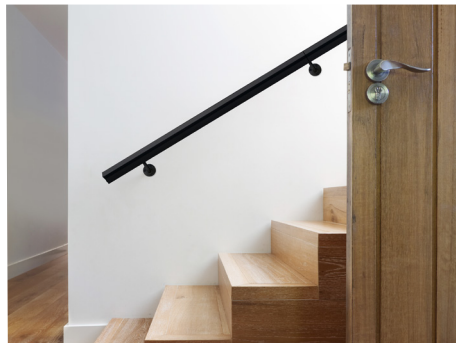

ALUMINUM HANDRAIL KIT

ELEVATE YOUR ENTRANCE OR INTERIOR WITH OUR STYLISH HAND RAIL. CRAFTED WITH BOTH SAFETY AND AESTHETICS IN MIND, OUR RAILING IS THE PERFECT ADDITION TO YOUR HOME.

SLEEK & SPACE-SAVING:

EXPANDABLE LENGTH:

One kit covers 4'. Connect multiple kits with the included internal rail connector for 8', 12', or longer runs. Trim to fit smaller spaces.

Enhance appeal while adding stability.

Expertly crafted for durability and longevity.