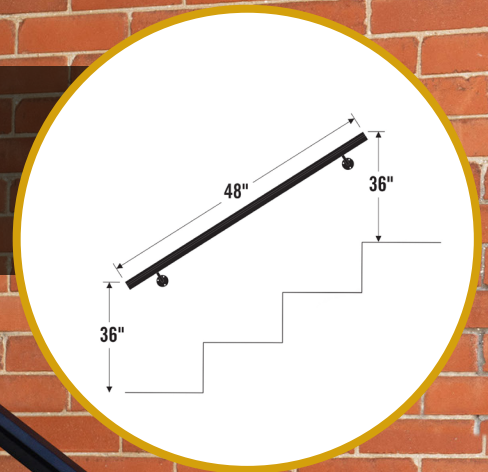

ALUMINUM HANDRAIL KIT

ELEVATE YOUR ENTRANCE OR INTERIOR WITH OUR STYLISH HAND RAIL. CRAFTED WITH BOTH SAFETY AND AESTHETICS IN MIND, OUR RAILING IS THE PERFECT ADDITION TO YOUR HOME.

SLEEK & SPACE-SAVING:

Our kit offers reliable support without the need for posts, making it a space-efficient solution for any setting.

EASY INSTALLATION:

Everything You Need Is In the Box. From brackets to fasteners, our kits include every piece you need for a smooth install.

EXPANDABLE LENGTH:

One kit covers 4'. Connect multiple kits with the included internal rail connector for 8', 12', or longer runs. Trim to fit smaller spaces.