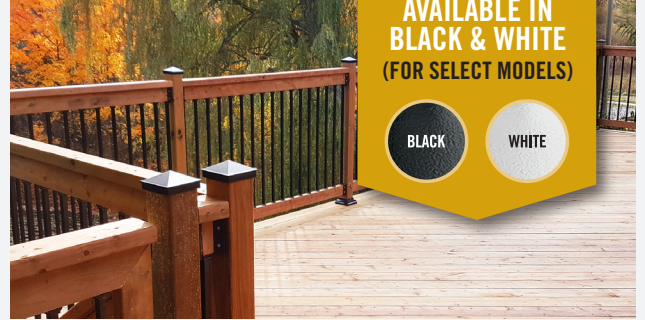

WHICH POST CAP IS RIGHT FOR YOUR PROJECT?

UNDERSTANDING POST CAPS SIZES MODERN LOW-PROFILE EAZY-CAP™

When a post cap fits a nominal or dressed post, the post is actually measuring ½" less.

Example: A nominal or dressed 4" x 4" post cap fits a post that actually measures 3 ½" x 3 ½"
When a post cap fits a rough lumber or undressed post, the post size is that actual measurement.

Example: A 4" x 4" rough lumber or undressed post cap fits a post that actually measures 4" x 4"

PYRAMID POST CAPS

CLASSIC STYLE. RELIABLE PROTECTION.