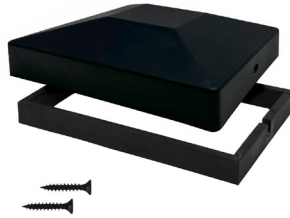

PLASTIC PYRAMID

EAZY-CAP™ SERIES

SMART. STYLISH. TOOL-FREE.